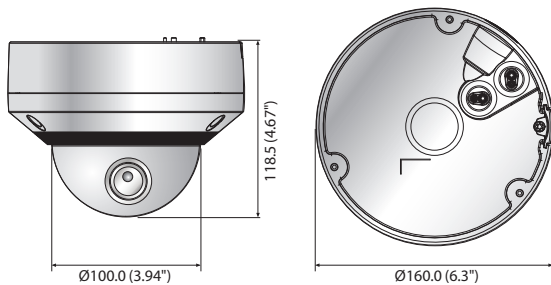

Dimensions

Unit : mm (inch)